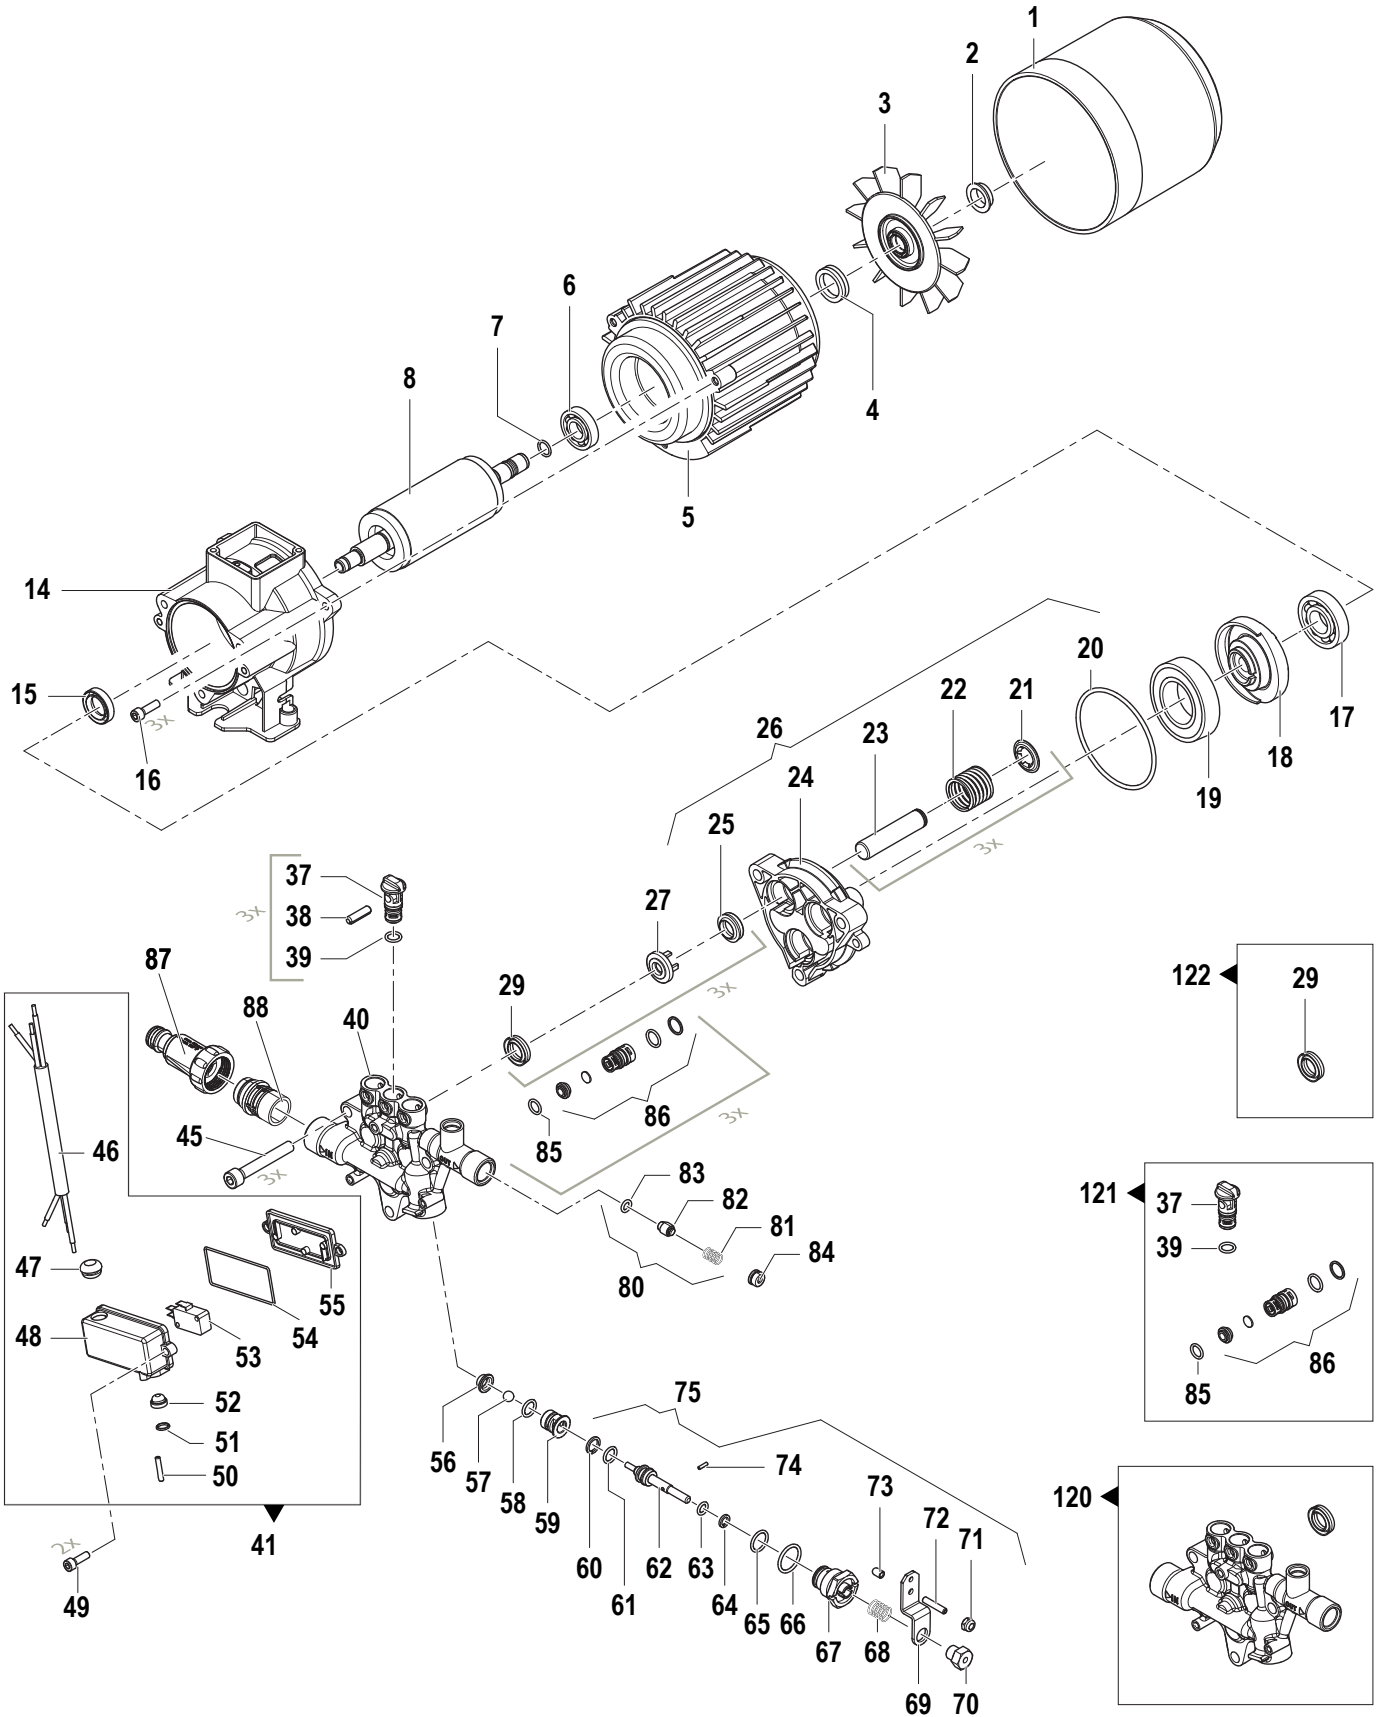

N°	Cod.	Descrizione	Description	Note	Qty	Model
32	2422 0010	Pompa Gasolio	Diesel Pump		1	
33	1209 0083	Guarnizione in rame	Copper Gasket	1/8"	1	
34	2803 0733	Raccordo	Fitting	G1/8" F - D.4	1	
35	1210 0703	O-Ring	O-Ring	2,0x11 Viton	1	
36	2803 0408	Raccordo Portagomma	Hose Connector	G1/4" D.7 CH.18	1	
37	1002 0334	Kit Filtro Gasolio	Diesel Filter Kit	G1/4" D.7 CH.19	1	
38	2830 0154	Kit Pompa Gasolio	Diesel Pump Kit		1	
39	2812 0110	Rondella	Washer	D10.2x15.5X3	1	
40	2803 0752	Raccordo T	T Fitting	M/F/F G1/8"	1	
41	2826 0060	Rubinetto	Tap	1/8" M-F	1	
42	1209 0083	Guarnizione in rame	Copper Gasket	1/8"	1	
43	2803 0305	Raccordo Portagomma	Hose Connector	G1/8" D.8	1	
44	3208 1439	Tubo	Hose	D6x9 L=280	1	